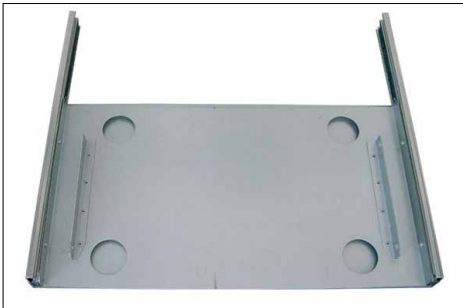

**SIZZLER DELUXE
HIGH LID ON SLIDE**
Width 345mm
Depth 570mm
(includes control panel)
Height 310mm

**SIZZLER MAX
ON SLIDE**
Width 405mm
(includes tightening knob)
Depth 630mm
Height 310mm

QUICK RELEASE STRAIGHT SLIDE

SIZZLER DELUXE
Width 450mm
Depth 530mm
Height 95mm

SIZZLER MAX
Width 450mm
Depth 630mm
Height 95mm

**SIZZLER DELUXE
LOW LID ON SLIDE**
Width 540mm
(includes tightening knob)
Depth 575mm (includes handle)
Height 235mm

**SIZZLER DELUXE
HIGH LID ON SLIDE**
Width 540mm
(includes tightening knob)
Depth 530mm
Height 310mm

**SIZZLER MAX
ON SLIDE**
Width 560mm
Depth 630mm
Height 310mm

LOW PROFILE STRAIGHT SLIDE

SIZZLER DELUXE
Width 555mm
Depth 530mm
Height 50mm

SIZZLER MAX
Width 555mm
Depth 630mm
Height 50mm

**SIZZLER DELUXE
LOW LID ON SLIDE**
Width 585mm
Depth 575mm (includes handle)
Height 185mm

**SIZZLER DELUXE
HIGH LID ON SLIDE**
Width 585mm
Depth 530mm
Height 260mm