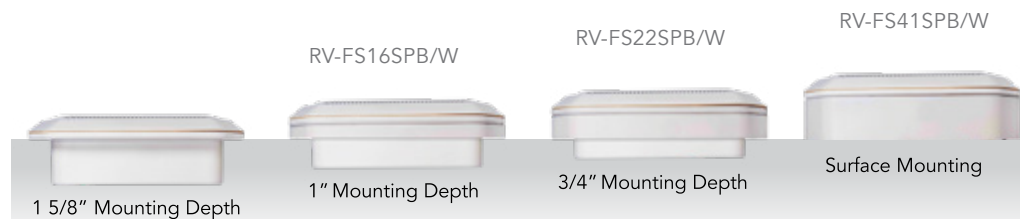

With only a 41mm (1-5/8") maximum depth required for flush installation, the Sound-Panel can be installed in most locations where standard speakers are too deep.

Optional mounting spacers are available to create a professional finish in both **indoor or outdoor installations** at either 1" or 3/4" mounting depths. By using the 41mm (1-5/8") spacer the Sound-Panel can be installed directly onto any flat surface with no mounting cut-out required.