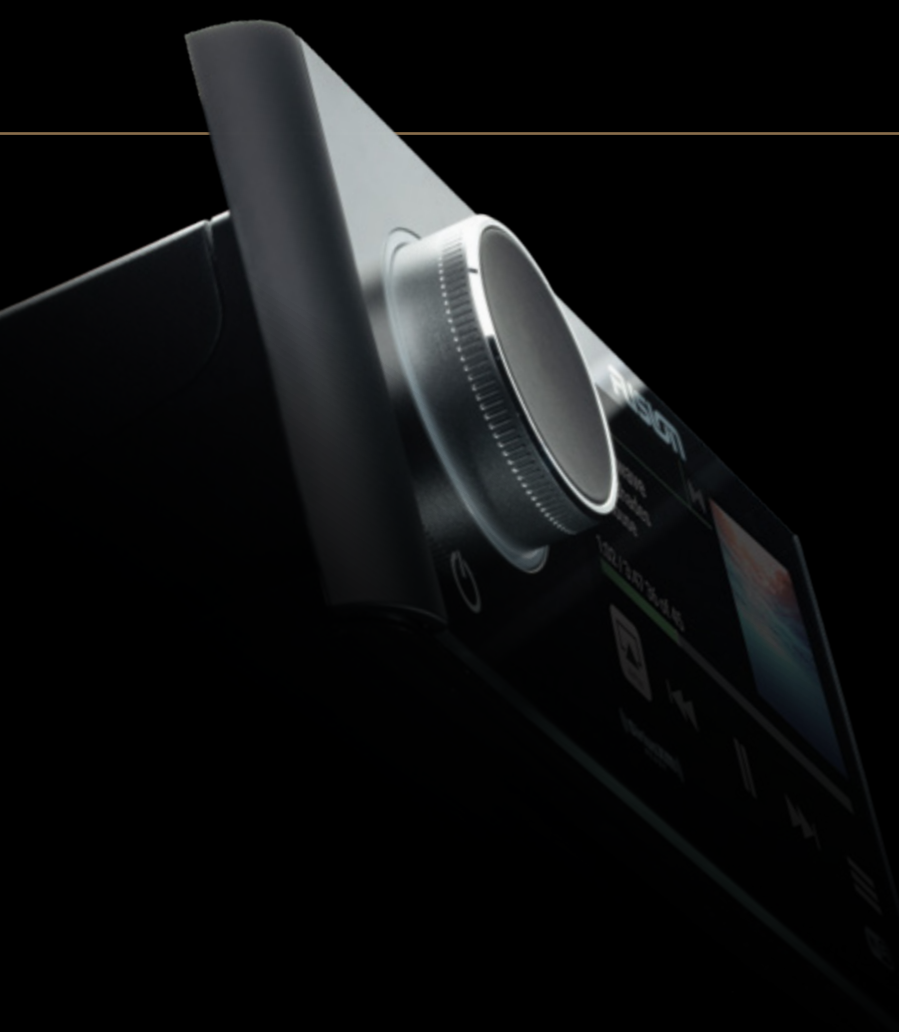

THE INDUSTRY AWARD-WINNING FEATURES OF THE APOLLO SERIES

MS-RA770

FUSION'S DIGITAL SIGNAL PROCESSING

The power of Fusion's **DSP** enables the optimization of music playing in each audio zone on your vessel, providing premium audio delivery to all Fusion speakers and subwoofers in any environment.

THE WORLD'S FIRST MARINE WI-FI STEREO

Wi-Fi audio streaming provides **high quality audio** with a faster data transfer rate in comparison with Bluetooth®. PartyBus over Wi-Fi allows for **quick and simple** network setup.

FUSION-PARTYBUS™

Engineered for those who value the freedom of musical choice, and freedom to play what they want, where they want, **PartyBus** is Fusion's audio distribution network of the future.

OVER-THE-AIR SOFTWARE UPDATES

Over-the-air software updates are now available from your compatible device via the free **Fusion-Link™** app, making the **Apollo Series** intelligently simple and always up to date.

HIGH QUALITY AUDIO VIA APPLE AirPlay®

The **world's first marine stereo series** to bring you seamless high quality audio streaming from your favorite music app via Apple AirPlay®* over Wi-Fi from a compatible Apple device.

ONE PIECE GLASS TOUCH DISPLAY

The **Apollo RA770** is the future of audio entertainment. Trying to locate the right button is a thing of the past - simply tap the screen to pause and play, or swipe through your playlist to your favorite song.

MORE SOURCE OPTIONS THAN EVER BEFORE

Take advantage of the many source options the **Apollo Series** has to offer, including Bluetooth®, Apple AirPlay®*, UPnP, Optical Audio, Advanced SiriusXM features, DAB+ Ready, AM/FM Radio, AUX and USB**.

FUSION-LINK™ CONNECTIVITY

Fusion-Link is the industry standard protocol for on-water audio integration and control. **Fusion-Link** enables you to control the entertainment right from partnered marine Multi-Function Displays, compatible devices and Garmin watches.

*Not available on MS-RA670 | **Not available on MS-SRX400