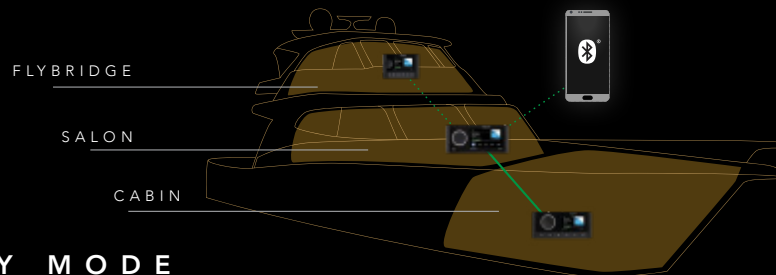

APOLLO NETWORKING

The **Apollo RA770** and the **SRX400** are designed with Wi-Fi on board so you can **wirelessly connect multiple Apollo stereos** without running any cables, which reduces installation time, cost and complexity.

The **Apollo RA670** uses Ethernet to connect into the PartyBus network. Simply connect it to an external router (Wi-Fi network), or via an Ethernet cable to another PartyBus-enabled stereo to gain PartyBus functionality.

PARTY MODE

One Bluetooth® source playing audio perfectly synced across three PartyBus enabled stereos in Party Mode.