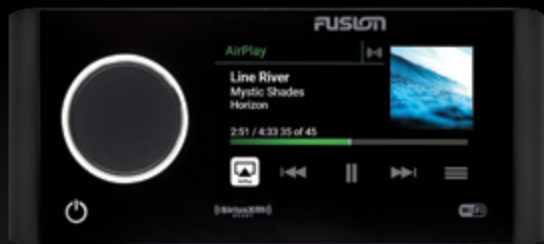

## COMPATIBLE WITH APPLE PRODUCTS

Sit back and enjoy your favorite music from the latest Apple devices through your compatible Fusion stereo.

Find device compatibility in the product manuals.

FUSION

AirPlay

# APOLLO 770

MS-RA770

THE APOLLO RA770 REDEFINES AUDIO ENTERTAINMENT WITH REVOLUTIONARY TECHNOLOGY & SUPERIOR SOUND QUALITY