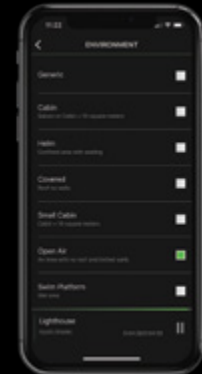

3 Select the listening environment and enjoy the power of Fusion's DSP

*Not available on MS-RA670