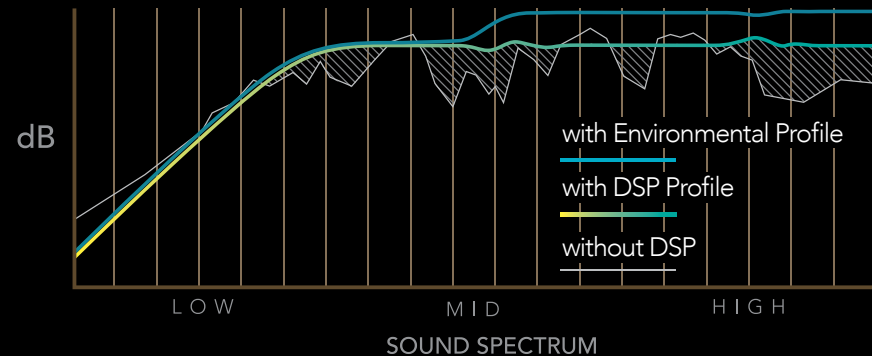

SPEAKER & ENVIRONMENTAL PROFILING

The power of Fusion's DSP enables the optimization of Fusion speakers and subwoofers in each audio zone on your vessel, giving you premium audio delivery to all Fusion speakers and subwoofers in any environment. Custom profiles have been developed for each Fusion speaker and subwoofer, ensuring clear and **consistent sound reproduction across the whole frequency spectrum**. Using environmental information, Fusion's DSP adjusts the audio signal to ensure optimized audio delivery custom to each zone, for a premium audio entertainment experience.

Note: The Fusion-Link app is required for setup.