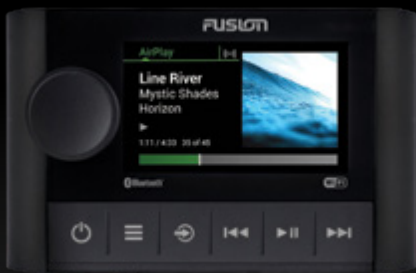

APOLLO SRX 400