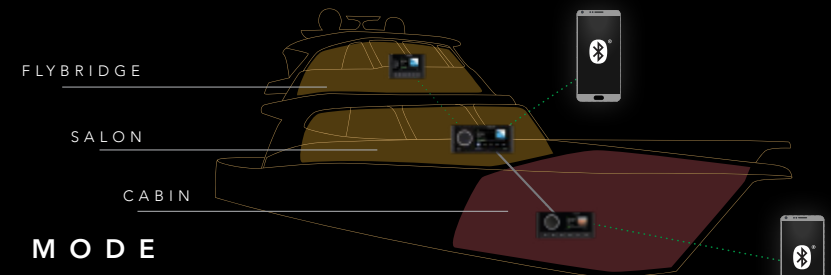

The power of PartyBus kicks in when you add more PartyBus enabled stereos to your entertainment system. Each additional PartyBus enabled stereo gives you the option to join Party Mode and play the **same perfectly synced audio source throughout the entire vessel**. Switch into Personal Mode and listen to available audio sources from your stereo in the area of your choice without disrupting Party Mode in the other areas of the vessel.

### APOLLO NETWORKING

The **Apollo RA770** and the **SRX400** are designed with Wi-Fi on board so you can **wirelessly connect multiple Apollo stereos** without running any cables, which reduces installation time, cost and complexity.

The **Apollo RA670** uses Ethernet to connect into the PartyBus network. Simply connect it to an external router (Wi-Fi network), or via an Ethernet cable to another PartyBus-enabled stereo to gain PartyBus functionality.

### PARTY MODE

One Bluetooth® source playing audio perfectly synced across three PartyBus enabled stereos in Party Mode.