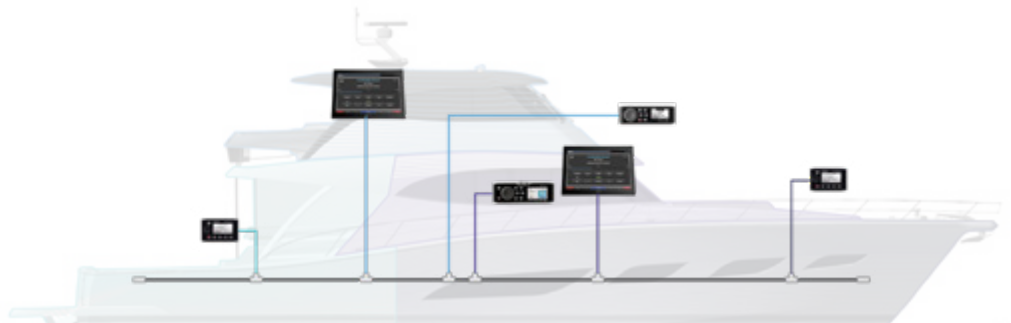

### KEY FEATURES

2.6" display

Quick and simple to install

Flush mounting option

IPX7 Ingress Protection rating

Flat mounting option

Save time and money with quick and easy installation of your **MS-NRX300** wired remote. Certified for connection to any **NMEA 2000** network, the remote will double as a NMEA 2000 repeater and display supported NMEA data from compatible marine electronics.