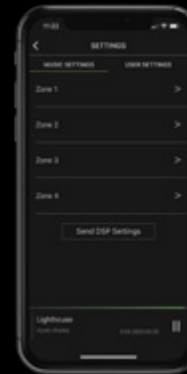

DSP PROFILES FROM THE FUSION-LINK™ APP

EASY-TO-INSTALL DSP PROFILES FROM YOUR COMPATIBLE DEVICE

Setting up your **DSP** profiles is made simple with the free **Fusion-Link** app. With just a few clicks, you can set up the preconfigured **DSP** profiles once and get back to enjoying what you love on the water, while listening to high quality audio customized for your ears and the environment. Download the free **Fusion-Link** remote control app for Bluetooth and Wi-Fi from the **App Store®** or **Google Play™** and enjoy the freedom of wireless control from your compatible device.

Adding a new DSP profile is easier than ever before. Just follow the **3 step** process to configure your entertainment system for a technically superior listening experience.

1 Select the audio zone you want to configure