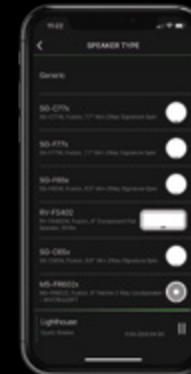

2 Select the connected Fusion speakers, amplifiers and/or subwoofers