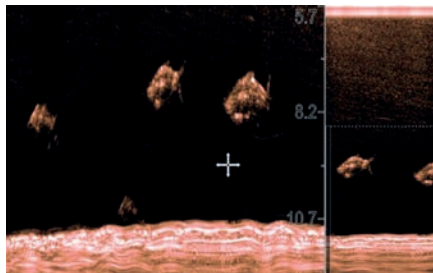

New Chart Modes

Uncluttered menus with quick access to Simple, Detailed, and Fishing chart modes.

AXIOM™

NEW REALVISION™ 3D SONAR

SIMPLY SUPERIOR SONAR

Gyro Stabilized Sonar Technology

Gyro stabilization compensates for boat movement, delivering life-like 3D sonar imagery

All-in-One Transducer

RealVision 3D Transducers combine CHIRP DownVision, CHIRP SideVision, High Frequency CHIRP, and RealVision 3D into a single transducer housing.

Easy Fish Identification

Easily identify structure and locate fish with the life-like clarity of RealVision™ 3D sonar.

Wide Spectrum CHIRP sonar

Transmits on 60 different frequencies for the most life-like sonar imagery and simply the best fish targeting—hands down!

Powerful 4 Channel Sonar

Supports RealVision 3D, CHIRP DownVision, SideVision, High Frequency CHIRP with 600 Watt (50/200 kHz) sonar.

LightHouse Live View Menu™ lets you see radar adjustments in real time.

Dedicated mode buttons

M100/M200 Thermal Cameras

Exclusive FLIR Clear Cruise™ thermal video analytics technology actively monitors the scene and provides alerts when any non-water objects enter the camera's field of view.