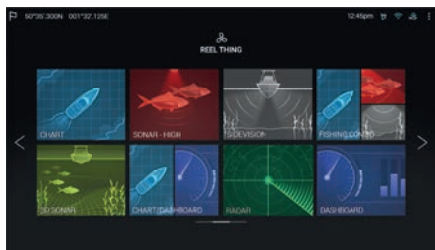

AXIOM™

A Powerful New Multifunction Navigation System from Raymarine

Settings

Raymarine®

SIMPLY SUPERIOR™

AXIOM™

BLAZING FAST PERFORMANCE AND POWER AT YOUR FINGER TIPS

AXIOM™ – a powerful new multifunction navigation system from Raymarine. With available built-in RealVision 3D™ sonar, the all new LightHouse 3 operating system, and blazing fast quad core performance, AXIOM will transform your time on the water.

Choice of 3 display sizes

7,0"

9,0"

12,1"

Axiom is expandable so its capabilities can grow as needed. It supports the full range of Raymarine accessories, including Quantum radar, CHIRP Sonar, FLIR thermal cameras, audio integration, instruments, cameras, and Evolution autopilot. Standard Wi-Fi and Bluetooth connectivity allows connection to the latest Raymarine apps for tablets and smartphones.

Axiom includes surface and trunion mounting kits, mounting hardware, power/data cable, and installation instructions.

Fast 10 Hz 72 Channel GPS/GLONASS Receiver for rapid position updates and smooth on screen tracking.

New LightHouse 3 OS is fast, fluid, and easy to learn. An uncluttered interface that is easily personalized for your style of navigating.

Rugged All-Glass Display optimized for flush or surface mounting. Sleek button-less design with swipe to power control.