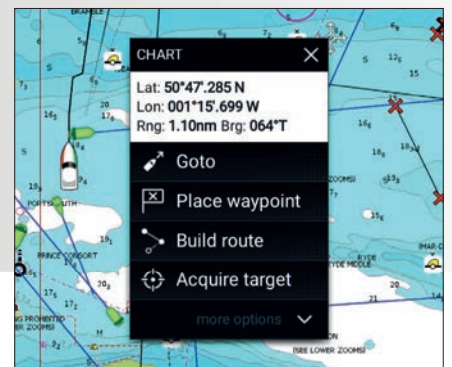

LightHouse LiveView Menu™ Controls

Easily customize the chart and see the navigation display change in real time.

LIGHTHOUSE 3

INTUITIVE AND POWERFUL

Smart Context Menus

Tap the chart to position the cursor or Press chart to open the menu.

New Chart Modes

Uncluttered menus with quick access to Simple, Detailed, and Fishing chart modes.

AXIOM™

NEW REALVISION™ 3D SONAR

SIMPLY SUPERIOR SONAR

Gyro Stabilized Sonar Technology

Gyro stabilization compensates for boat movement, delivering life-like 3D sonar imagery