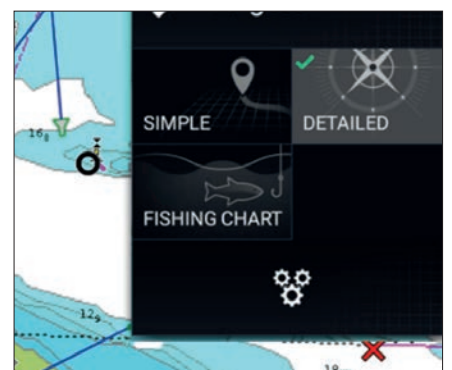

LightHouse LiveView Menu™ Controls

Easily customize the chart and see the navigation display change in real time.

LIGHTHOUSE 3

INTUITIVE AND POWERFUL

Smart Context Menus

Tap the chart to position the cursor or Press chart to open the menu.

New Chart Modes

Uncluttered menus with quick access to Simple, Detailed, and Fishing chart modes.

AXIOM™

NEW REALVISION™ 3D SONAR

SIMPLY SUPERIOR SONAR

Gyro Stabilized Sonar Technology

Gyro stabilization compensates for boat movement, delivering life-like 3D sonar imagery

All-in-One Transducer

RealVision 3D Transducers combine CHIRP DownVision, CHIRP SideVision, High Frequency CHIRP, and RealVision 3D into a single transducer housing.

Easy Fish Identification

Easily identify structure and locate fish with the life-like clarity of RealVision™ 3D sonar.