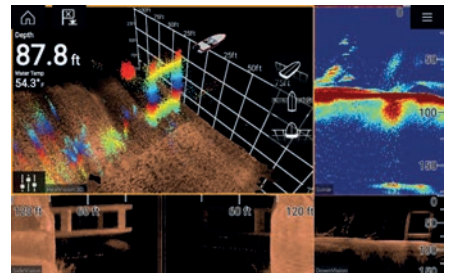

New Chart Modes

Uncluttered menus with quick access to Simple, Detailed, and Fishing chart modes.

AXIOM™

NEW REALVISION™ 3D SONAR

SIMPLY SUPERIOR SONAR

Gyro Stabilized Sonar Technology

Gyro stabilization compensates for boat movement, delivering life-like 3D sonar imagery

All-in-One Transducer

RealVision 3D Transducers combine CHIRP DownVision, CHIRP SideVision, High Frequency CHIRP, and RealVision 3D into a single transducer housing.

Easy Fish Identification

Easily identify structure and locate fish with the life-like clarity of RealVision™ 3D sonar.

Wide Spectrum CHIRP sonar

Transmits on 60 different frequencies for the most life-like sonar imagery and simply the best fish targeting—hands down!

Powerful 4 Channel Sonar

Supports RealVision 3D, CHIRP DownVision, SideVision, High Frequency CHIRP with 600 Watt (50/200 kHz) sonar.

LightHouse Live View Menu™ lets you see radar adjustments in real time.

Dedicated mode buttons

M100/M200 Thermal Cameras

Exclusive FLIR Clear Cruise™ thermal video analytics technology actively monitors the scene and provides alerts when any non-water objects enter the camera's field of view.