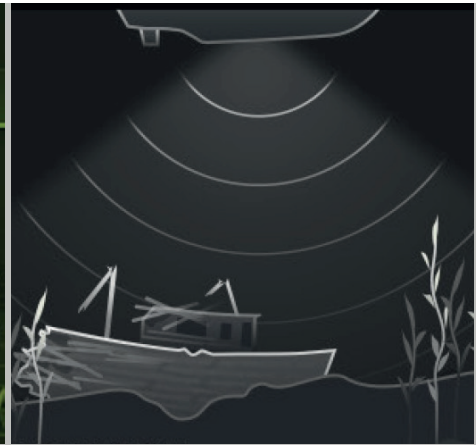

LightHouse LiveView Menu™ Controls

Easily customize the chart and see the navigation display change in real time.

LIGHTHOUSE 3

INTUITIVE AND POWERFUL

Smart Context Menus

Tap the chart to position the cursor or Press chart to open the menu.

New Chart Modes

Uncluttered menus with quick access to Simple, Detailed, and Fishing chart modes.

AXIOM™

NEW REALVISION™ 3D SONAR

SIMPLY SUPERIOR SONAR

Gyro Stabilized Sonar Technology

Gyro stabilization compensates for boat movement, delivering life-like 3D sonar imagery

All-in-One Transducer

RealVision 3D Transducers combine CHIRP DownVision, CHIRP SideVision, High Frequency CHIRP, and RealVision 3D into a single transducer housing.

Easy Fish Identification

Easily identify structure and locate fish with the life-like clarity of RealVision™ 3D sonar.