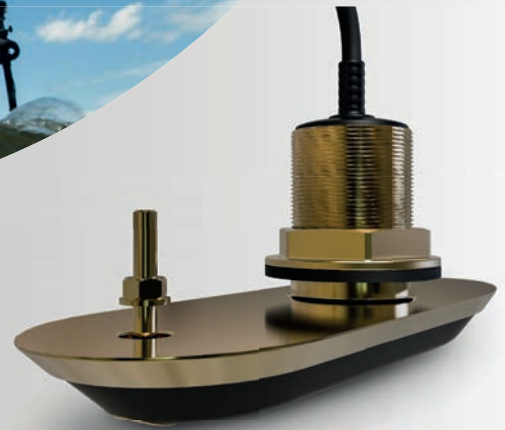

New Chart Modes

Uncluttered menus with quick access to Simple, Detailed, and Fishing chart modes.

AXIOM™

NEW REALVISION™ 3D SONAR

SIMPLY SUPERIOR SONAR

Gyro Stabilized Sonar Technology

Gyro stabilization compensates for boat movement, delivering life-like 3D sonar imagery

All-in-One Transducer

RealVision 3D Transducers combine CHIRP DownVision, CHIRP SideVision, High Frequency CHIRP, and RealVision 3D into a single transducer housing.

Easy Fish Identification

Easily identify structure and locate fish with the life-like clarity of RealVision™ 3D sonar.