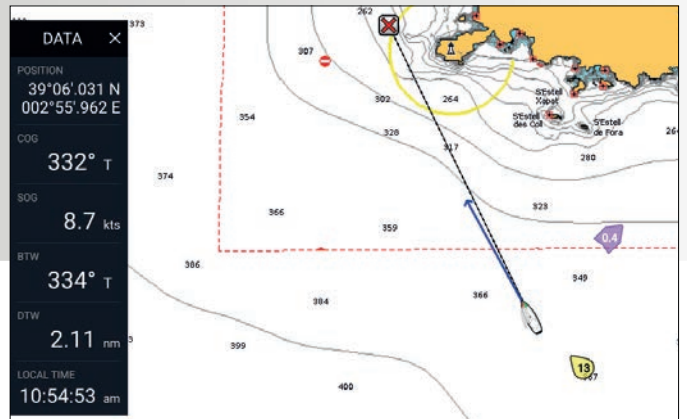

Your Data – Just a Swipe Away

Simply swipe the side of the display to reveal the Side Bar data display. The Side Bar also appears automatically if a GOTO command is initiated.

Beautiful Data

Drag and drop your databoxes anywhere on your screen. Choose from 4 different size options and up to 14 different data types.