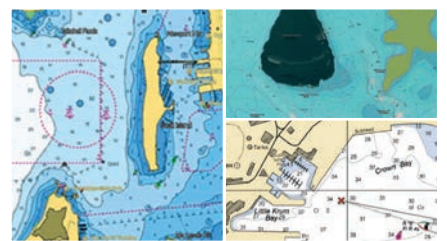

Support for the best charts from Navionics and LightHouse Raster and Vector Charts sourced from leading map makers like NV Digital, Blue Latitude, and more.

AXIOM™

LIGHTHOUSE 3

INTUITIVE AND POWERFUL

LightHouse 3 is fast, fluid, and easy to learn. The uncluttered interface is easily personalized for your style of navigating.