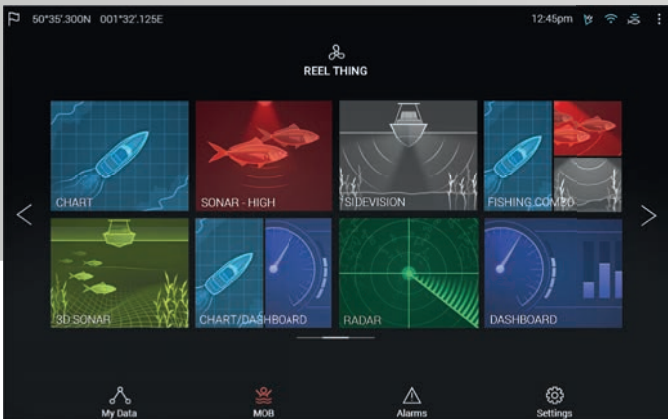

New LightHouse 3 OS is fast, fluid, and easy to learn. An uncluttered interface that is easily personalized for your style of navigating.

Rugged All-Glass Display optimized for flush or surface mounting. Sleek button-less design with swipe to power control.

Support for the best charts from Navionics and LightHouse Raster and Vector Charts sourced from leading map makers like NV Digital, Blue Latitude, and more.

AXIOM™

LIGHTHOUSE 3

INTUITIVE AND POWERFUL

LightHouse 3 is fast, fluid, and easy to learn. The uncluttered interface is easily personalized for your style of navigating.

Home screen

The LightHouse 3 home screen offers bold and simple app icons. Customize the home screen with your favourite apps.

Your Data – Just a Swipe Away

Simply swipe the side of the display to reveal the Side Bar data display. The Side Bar also appears automatically if a GOTO command is initiated.

LightHouse LiveView Menu™ Controls

Easily customize the chart and see the navigation display change in real time.

LIGHTHOUSE 3

INTUITIVE AND POWERFUL

Smart Context Menus

Tap the chart to position the cursor or Press chart to open the menu.