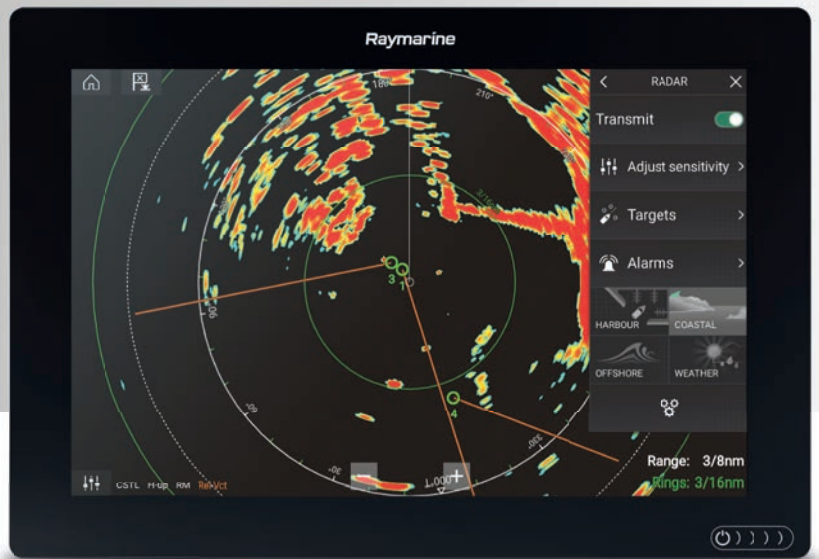

Wide Spectrum CHIRP sonar

Transmits on 60 different frequencies for the most life-like sonar imagery and simply the best fish targeting—hands down!

Powerful 4 Channel Sonar

Supports RealVision 3D, CHIRP DownVision, SideVision, High Frequency CHIRP with 600 Watt (50/200 kHz) sonar.

Images for illustrative purposes only

AXIOM™

ENHANCED AWARENESS

STAY SAFE WITH FLIR THERMAL AND RADAR

Uncluttered Radar

New radar modes simplify operation along with quick access to sensitivity controls and enhanced status and range displays.

LightHouse Live View Menu™ lets you see radar adjustments in real time.

Dedicated mode buttons

M100/M200 Thermal Cameras

Exclusive FLIR Clear Cruise™ thermal video analytics technology actively monitors the scene and provides alerts when any non-water objects enter the camera's field of view.

Video Monitoring – Make Axiom your video observation center. Add docking cameras or keep watch on the crew. View 4 video over IP cameras simultaneously.

Connect Axiom with NMEA2000 and SeaTalk^{ng} compatible devices.