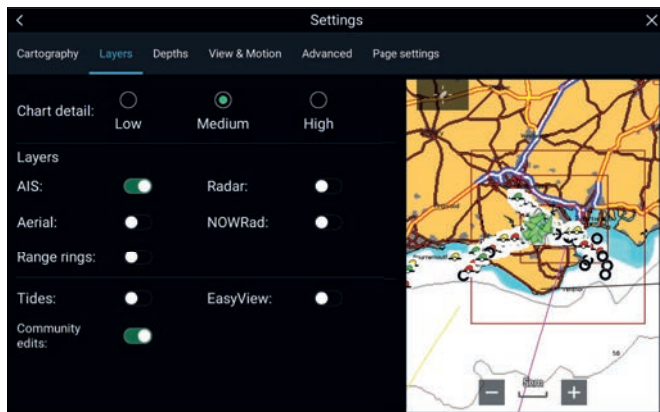

Home screen

The LightHouse 3 home screen offers bold and simple app icons. Customize the home screen with your favourite apps.

Your Data – Just a Swipe Away

Simply swipe the side of the display to reveal the Side Bar data display. The Side Bar also appears automatically if a GOTO command is initiated.

User Profiles

LightHouse 3 User Profiles saves your personal home screen and configuration preferences.

AXIOM™

Take Command

LightHouse 3's easy-to-use interface will put you in complete command with just a few touches.

LightHouse LiveView Menu™ Controls

Easily customize the chart and see the navigation display change in real time.

LIGHTHOUSE 3

INTUITIVE AND POWERFUL

Smart Context Menus

Tap the chart to position the cursor or Press chart to open the menu.