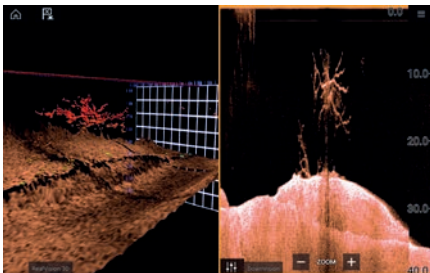

New Chart Modes

Uncluttered menus with quick access to Simple, Detailed, and Fishing chart modes.

AXIOM™

NEW REALVISION™ 3D SONAR

SIMPLY SUPERIOR SONAR

Gyro Stabilized Sonar Technology

Gyro stabilization compensates for boat movement, delivering life-like 3D sonar imagery

All-in-One Transducer

RealVision 3D Transducers combine CHIRP DownVision, CHIRP SideVision, High Frequency CHIRP, and RealVision 3D into a single transducer housing.

Easy Fish Identification

Easily identify structure and locate fish with the life-like clarity of RealVision™ 3D sonar.

Wide Spectrum CHIRP sonar

Transmits on 60 different frequencies for the most life-like sonar imagery and simply the best fish targeting—hands down!

Powerful 4 Channel Sonar

Supports RealVision 3D, CHIRP DownVision, SideVision, High Frequency CHIRP with 600 Watt (50/200 kHz) sonar.

LightHouse Live View Menu™ lets you see radar adjustments in real time.

Dedicated mode buttons

M100/M200 Thermal Cameras

Exclusive FLIR Clear Cruise™ thermal video analytics technology actively monitors the scene and provides alerts when any non-water objects enter the camera's field of view.