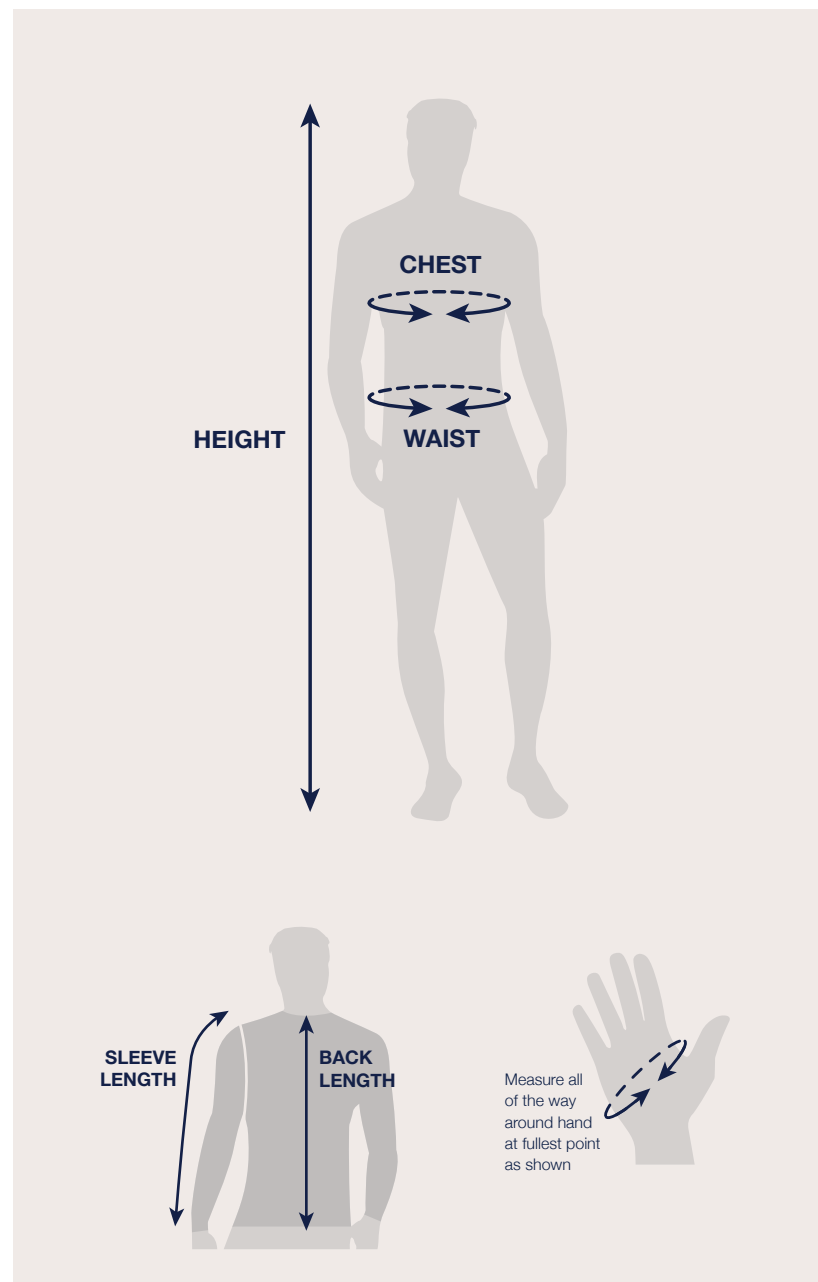

1 Sizes based on person not garment 2 Measure all of the way around hand at fullest point as shown
3 Typical equivalent country size. Indicative only and subject to variation. Your 'foot length' measurement should be used as the most accurate guide for sizing

SIZE¹	CHEST cm	BACK LENGTH cm	SLEEVE LENGTH cm	CHEST in	BACK LENGTH in	SLEEVE LENGTH in
Smock Top						
J08	77	54	62	30	21	24
J10	86	58	66	34	23	26
J12	94	63	71	37	25	28
Smock Top						
XXS	100	65	76	39	26	30
XS	106	68	79	42	27	31
S	111	70	82	44	28	32
M	119	72	84	47	28	33
L	124	74	86	49	29	34
XL	129	76	88	51	30	35
XXL	133	78	90	52	30	35
XXXL	135	80	92	53	31	36

SIZE²	HAND SIZE* cm	HAND SIZE* in
Gloves		
XXXXS	18	7
XXXS	19	7 1/2
XXS	20	7 7/8
XS	21	8 1/4
S	22	8 5/8
M	23	9
L	24	9 1/2
XL	25.5	10
XXL	26.5	10 3/8

For further information, definitions & customer considerations, and warranty, see www.ronstan.com/marine/
Skiffsuit™ and *ClearStart™* are trademarks of Ronstan International Pty. Ltd.